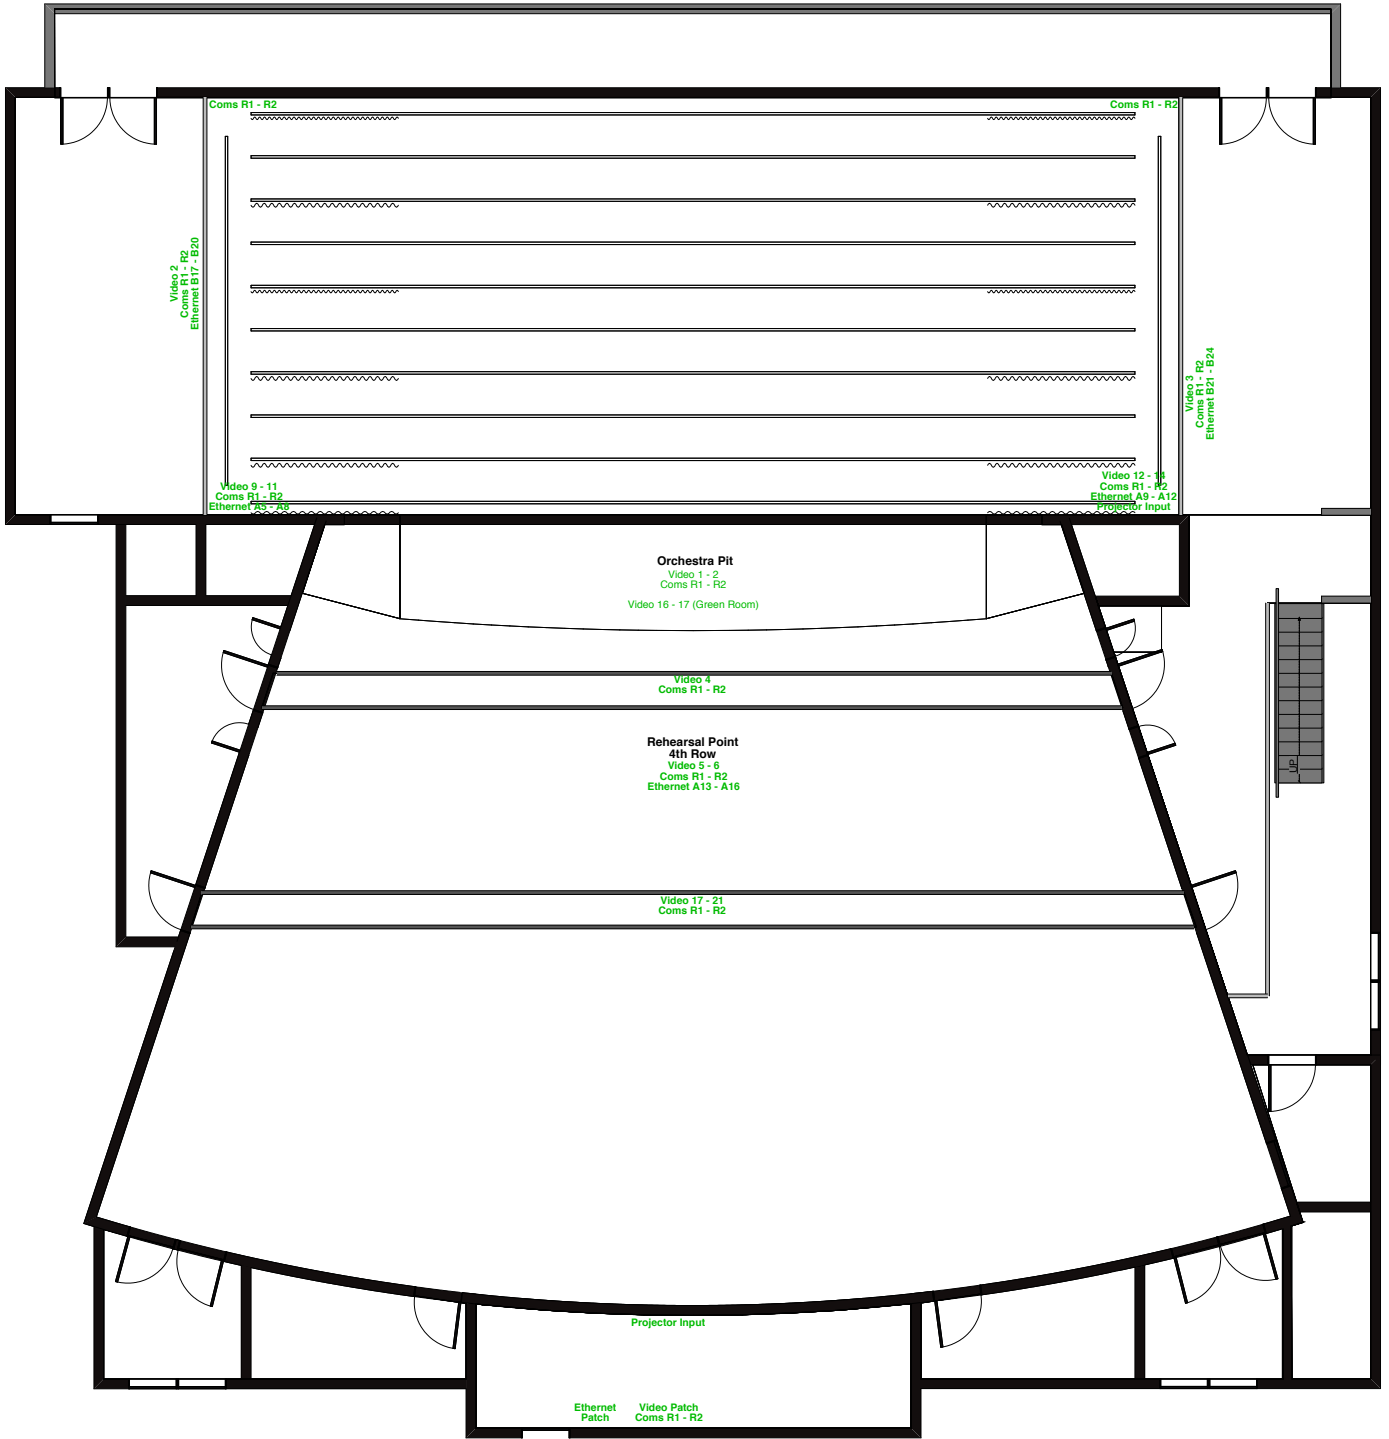

Designer:

Load In: 1/1/13

Load Out: 1/1/13

0 1 2 3 4 5 m

QUEANBEYAN
PERFORMING
ARTS
CENTRE

Show Name:
Drawing Title: Dimensions
Version:

Company:
Drawn By:
Designer:

Load In: 1/1/13
Load Out: 1/1/13

Show Name:

Drawing Title: Video/Comms/Ethernet

Version:

Company:

Drawn By:

Designer:

Load In: 1/1/13

Load Out: 1/1/13