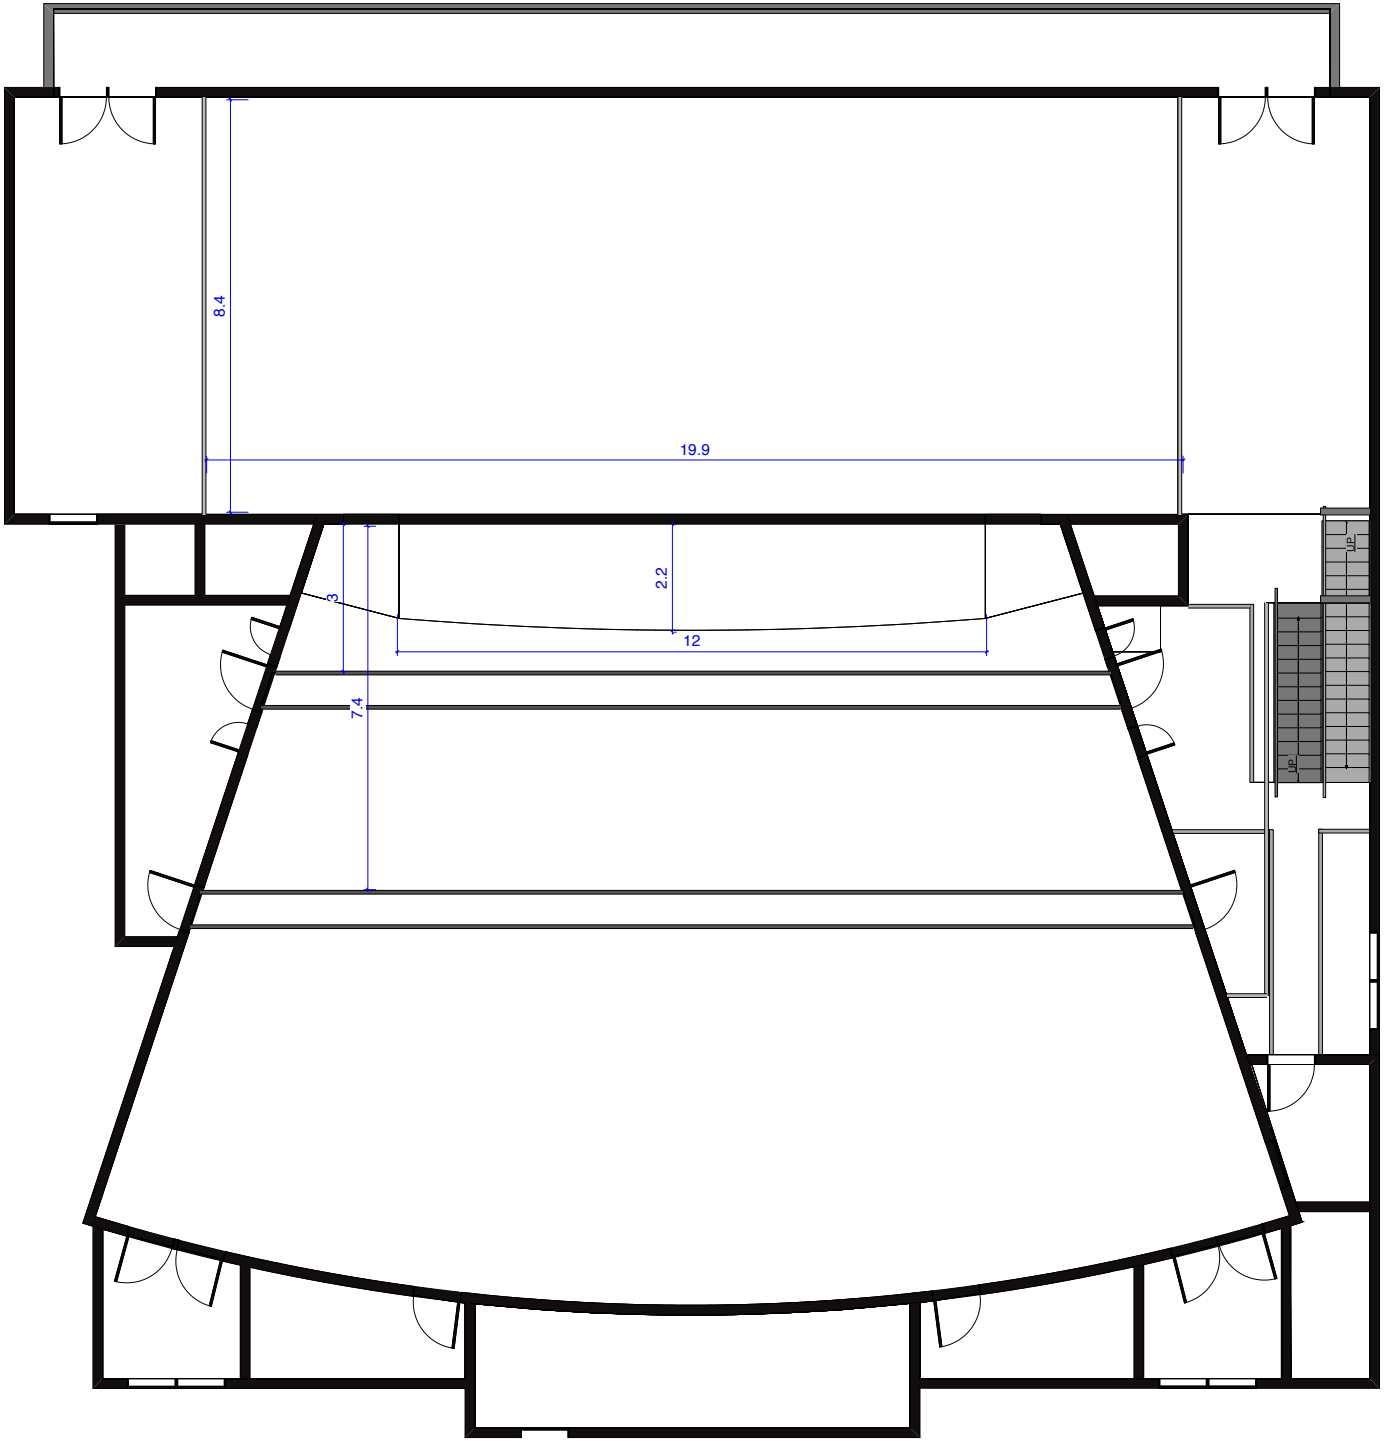

Designer:

Load In: 1/1/13

Load Out: 1/1/13

0 1 2 3 4 5 m

QUEANBEYAN
PERFORMING
ARTS
CENTRE

Show Name:
Drawing Title: Dimensions
Version:

Company:
Drawn By:
Designer:

Load In: 1/1/13
Load Out: 1/1/13