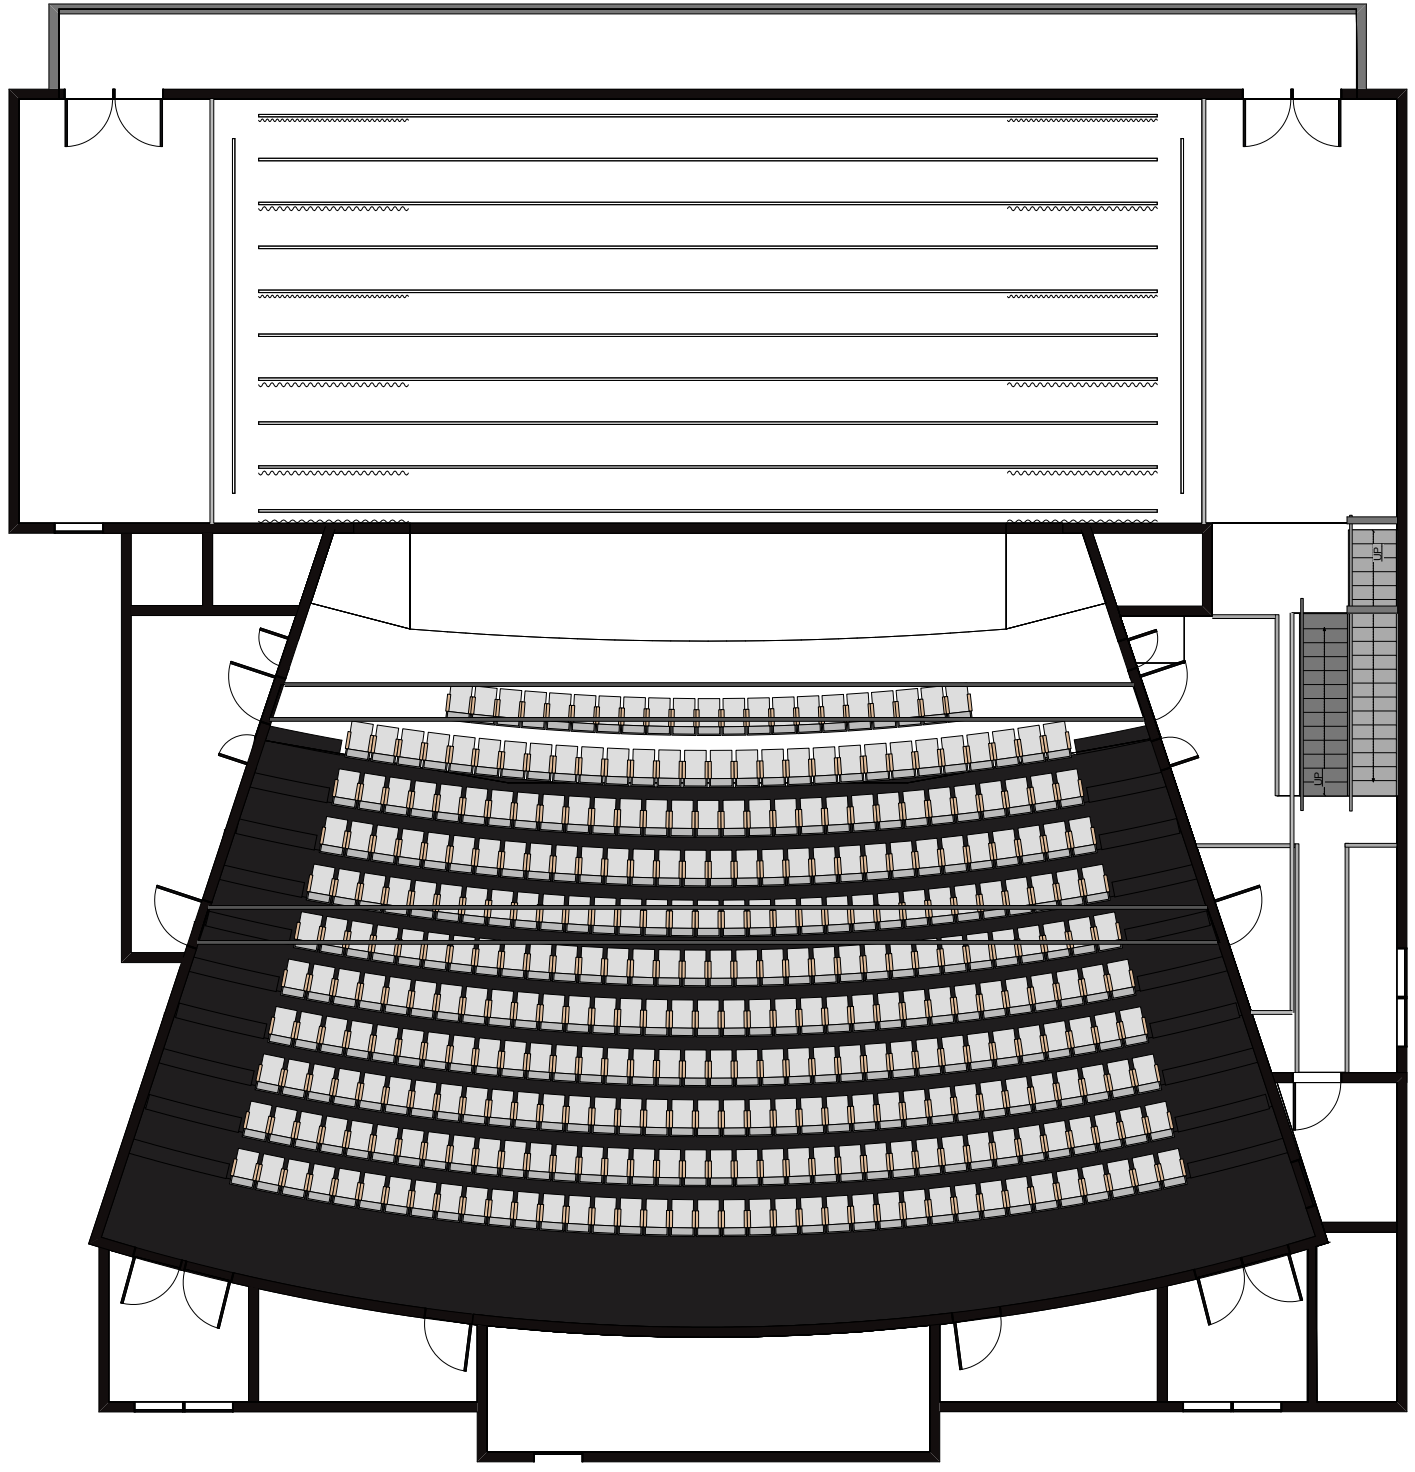

QUEANBEYAN
PERFORMING
ARTS
CENTRE

Show Name:
Drawing Title: Theatre Whole
Version:

Company:
Drawn By:
Designer:

Load In: 1/1/13
Load Out: 1/1/13