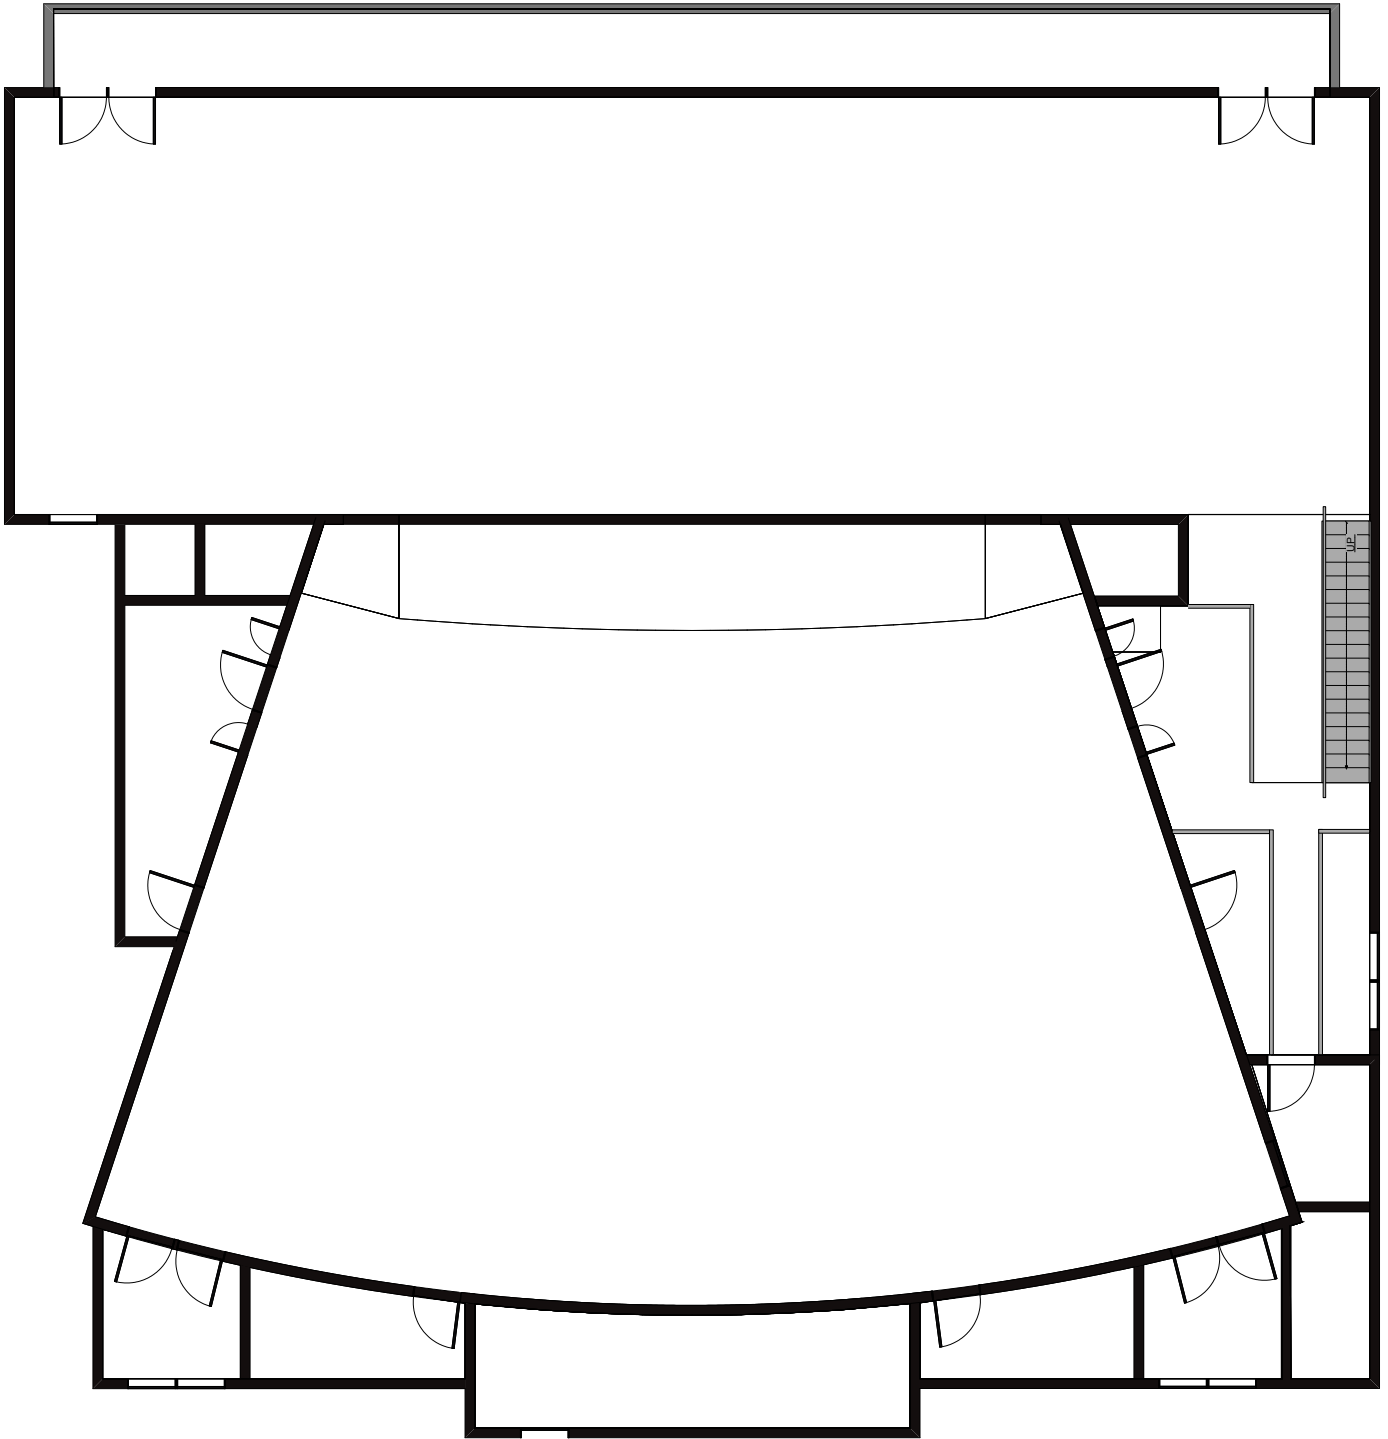

Designer:

Load In: 1/1/13

Load Out: 1/1/13

0 1 2 3 4 5 m

QUEANBEYAN
PERFORMING
ARTS
CENTRE

Show Name:
Drawing Title: Dimensions
Version:

Company:
Drawn By:
Designer:

Load In: 1/1/13
Load Out: 1/1/13