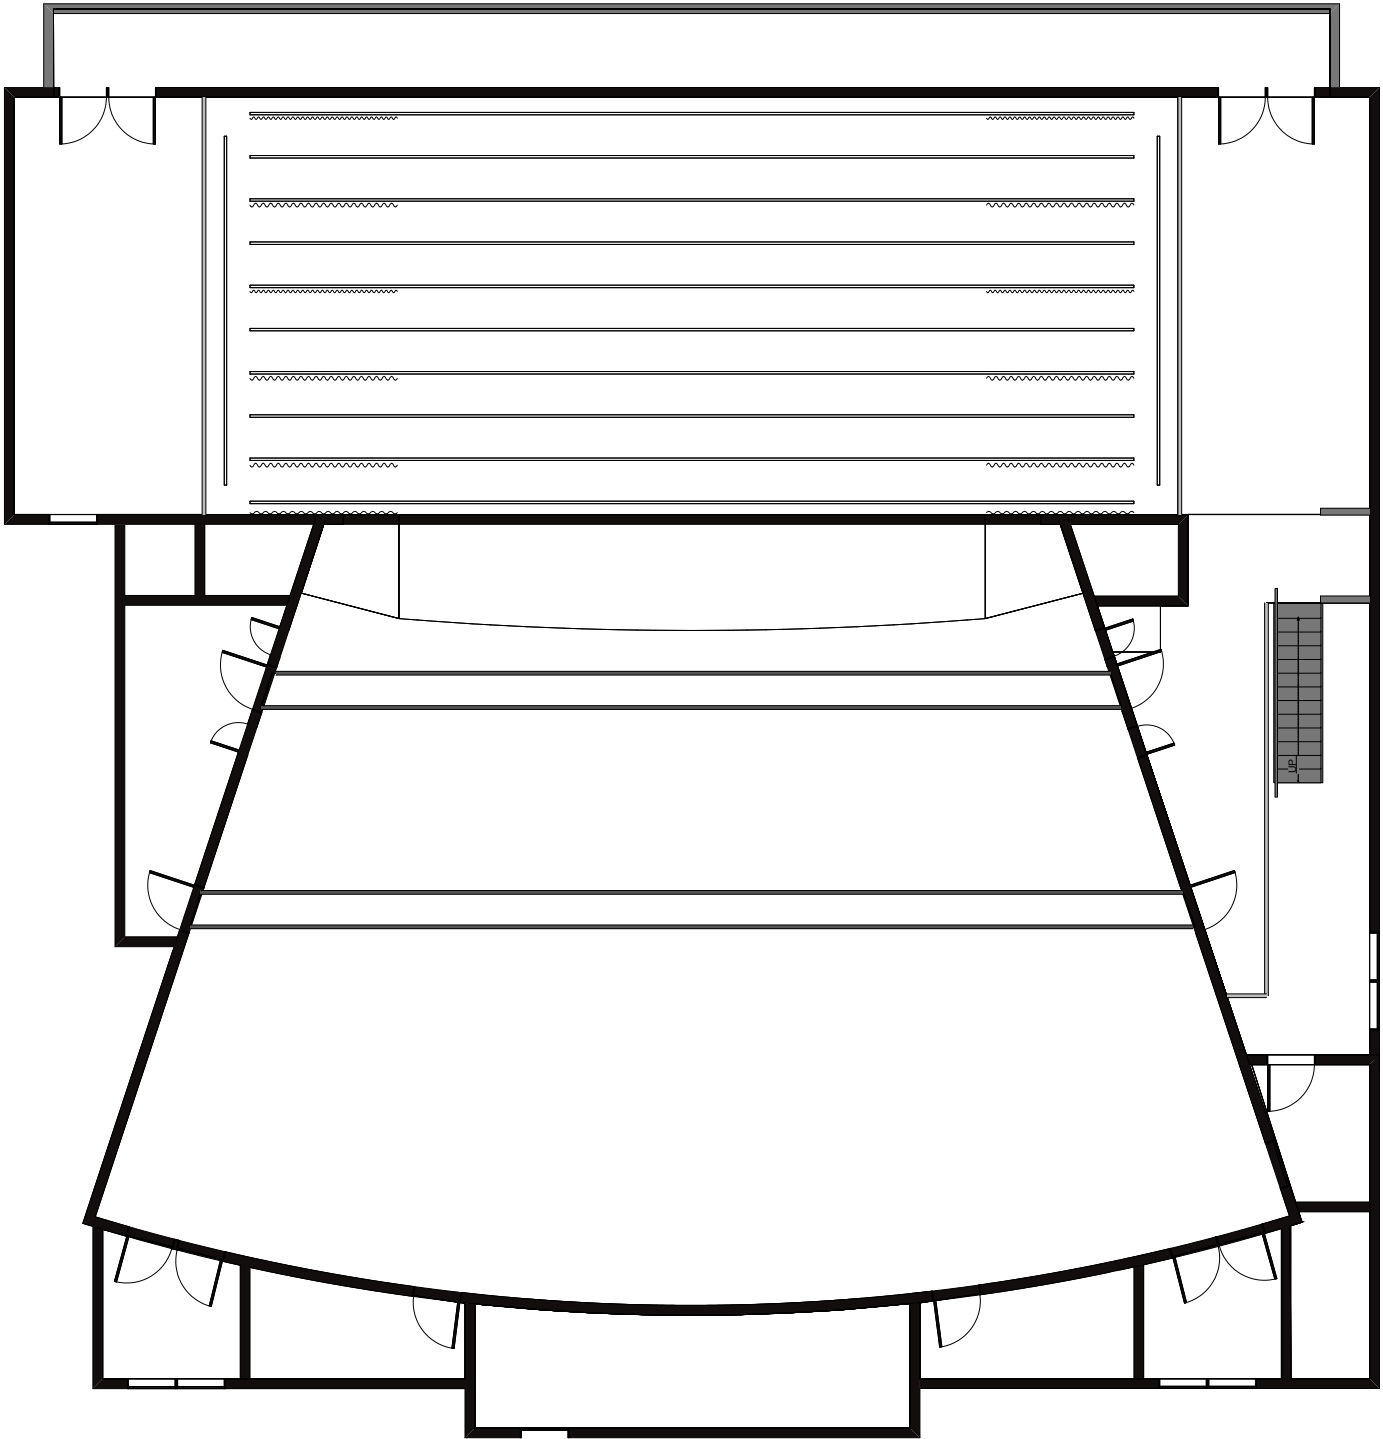

QUEANBEYAN
PERFORMING
ARTS
CENTRE

Show Name:
Drawing Title: Catwalk & Flybars
Version:

Company:
Drawn By:
Designer:

Load In: 1/1/13
Load Out: 1/1/13