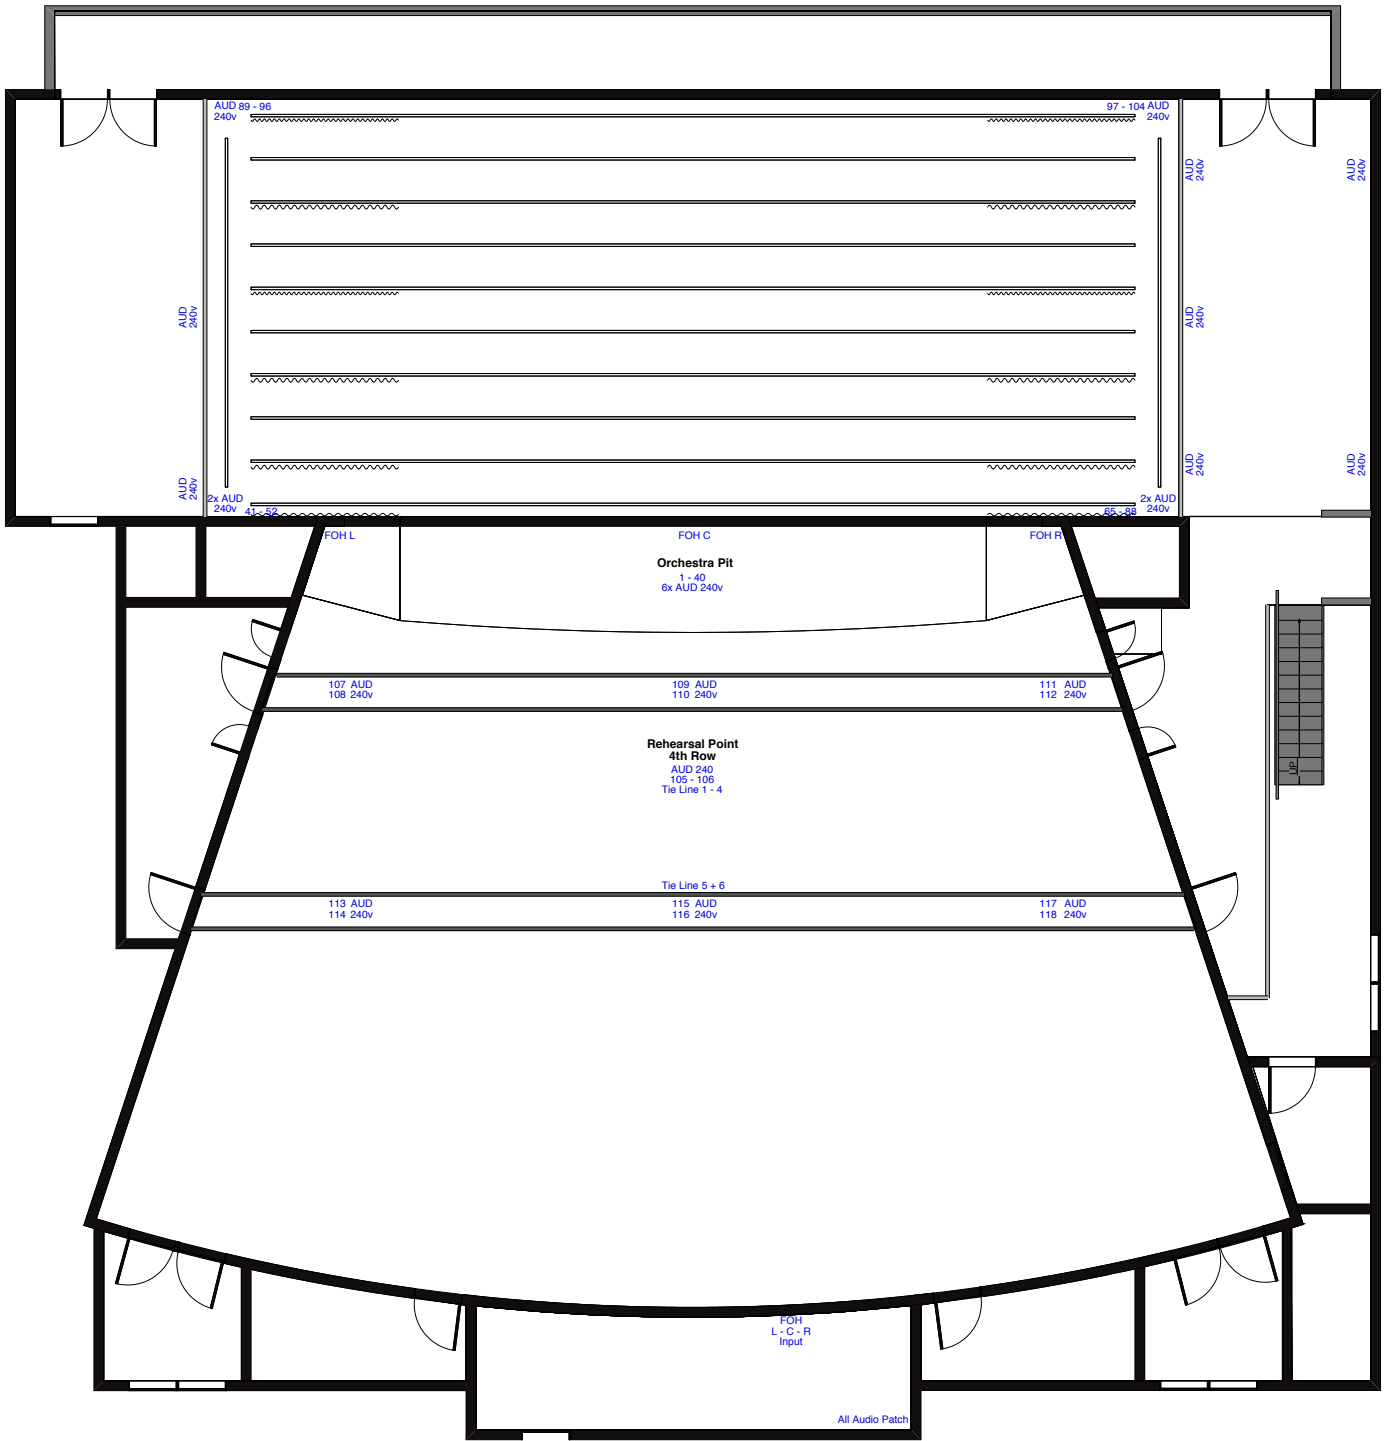

QUEANBEYAN
PERFORMING
ARTS
CENTRE

Show Name:
Drawing Title: Audio Patch
Version:

Company:
Drawn By:
Designer:

Load In: 1/1/13
Load Out: 1/1/13