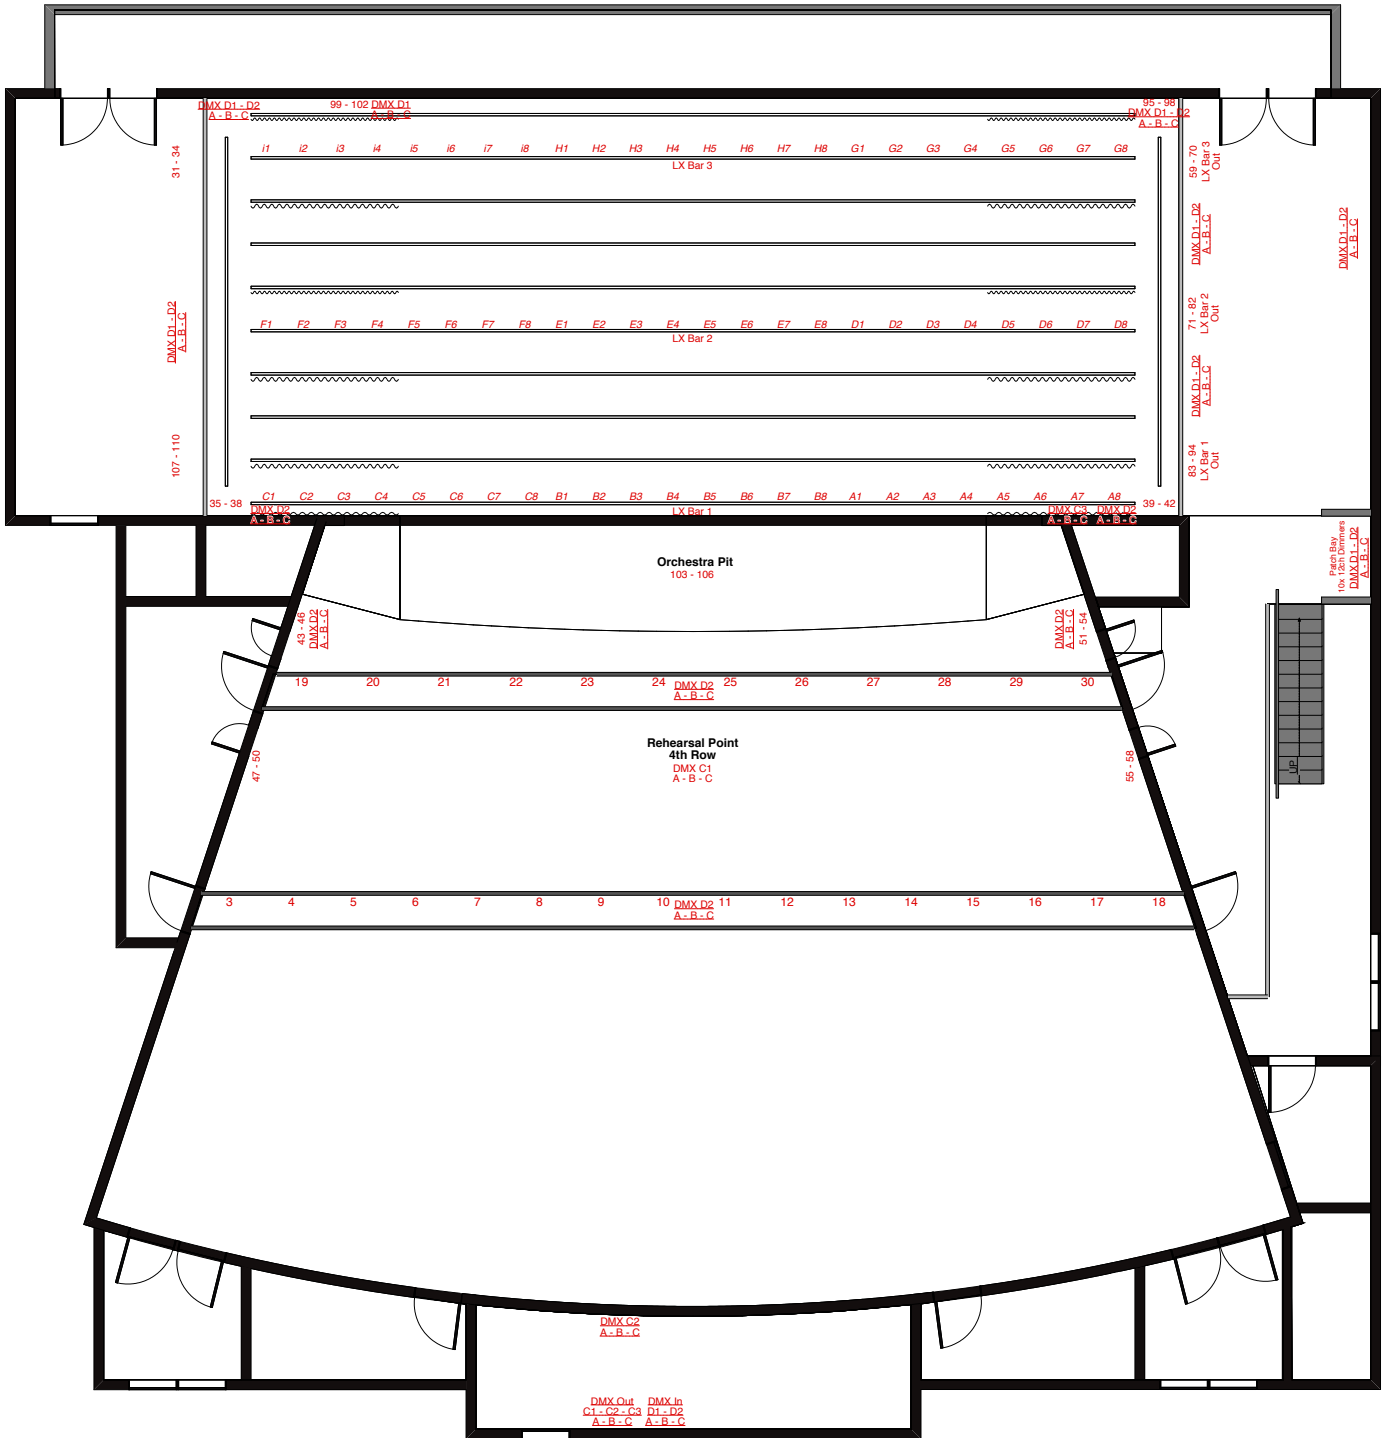

QUEANBEYAN
PERFORMING
ARTS
CENTRE

Show Name:

Drawing Title: LX Patch

Version:

Company:

Drawn By:

Designer:

Load In: 1/1/13

Load Out: 1/1/13

0 1 2 3 4 5 m