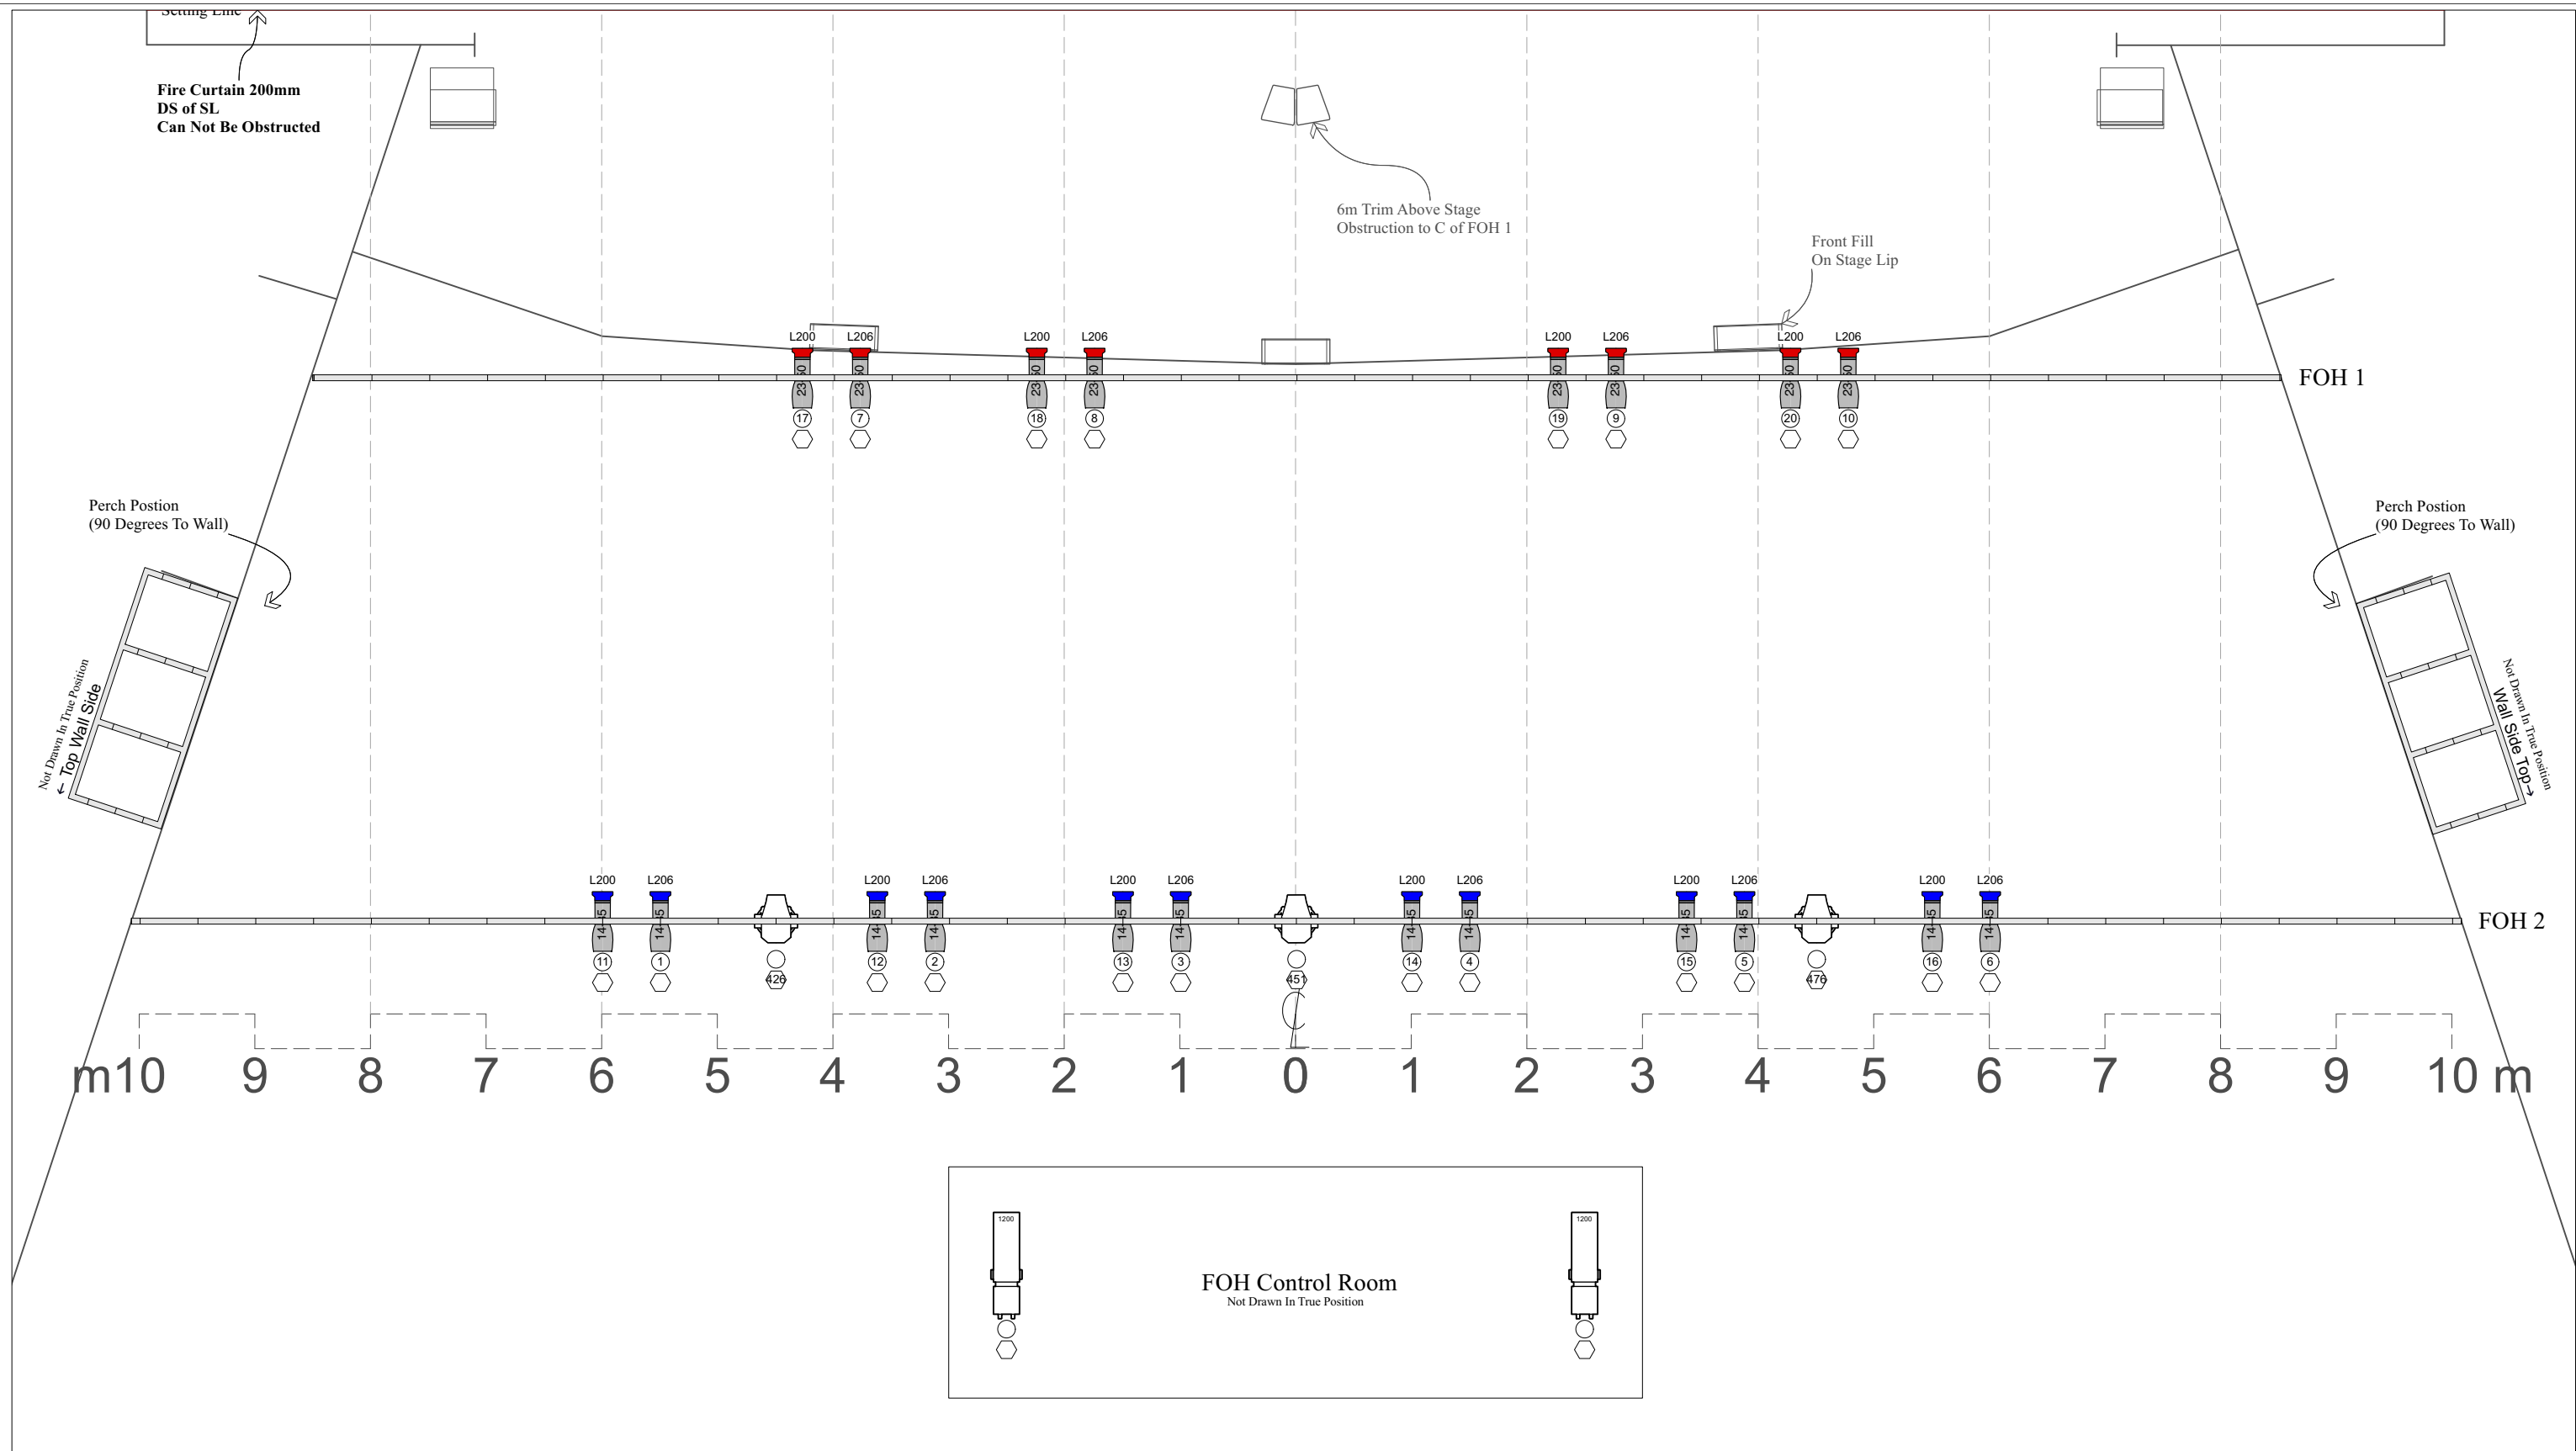

1 Full Theatre
Scale: 1:100

Company
Phone
Email

Show Name
1.0
Start Date

Sht-1
Full Theatre
Drawn By

2 FOH LX
Scale: 1:55

Company
Phone
Email

Show Name
1.0
Start Date

Sht-2
FOH LX
Drawn By

Color	PC	Rama PC	0	Hui cyc	24
Channel	RJ	Robert Juliat 306 HF Fresnel	18	650	Acclaim Fresnel 0
Dimmer		ETC S4 Jr Zoom	10	14/35	Selecon Pacific 14-35° 12
		RGBW Led Par Can	0	23/50	Selecon Pacific 23-50° 14

User Field 1
Channel
Dimmer

3 Stage LX
Scale: 1:50

Company Phone Email	Show Name 1.0 Start Date	Sht-3 Stage LX Drawn By
---------------------------	--------------------------------	-------------------------------

Color	PC	Rama PC	0	Hui cyc	24
User Field 1	RJ	Robert Juliat 306 HF Fresnel	18	Acclaim Fresnel	0
Channel		ETC S4 Jr Zoom	10	Selecon Pacific 14-35°	12
Dimmer		RGBW Led Par Can	0	Selecon Pacific 23-50°	14