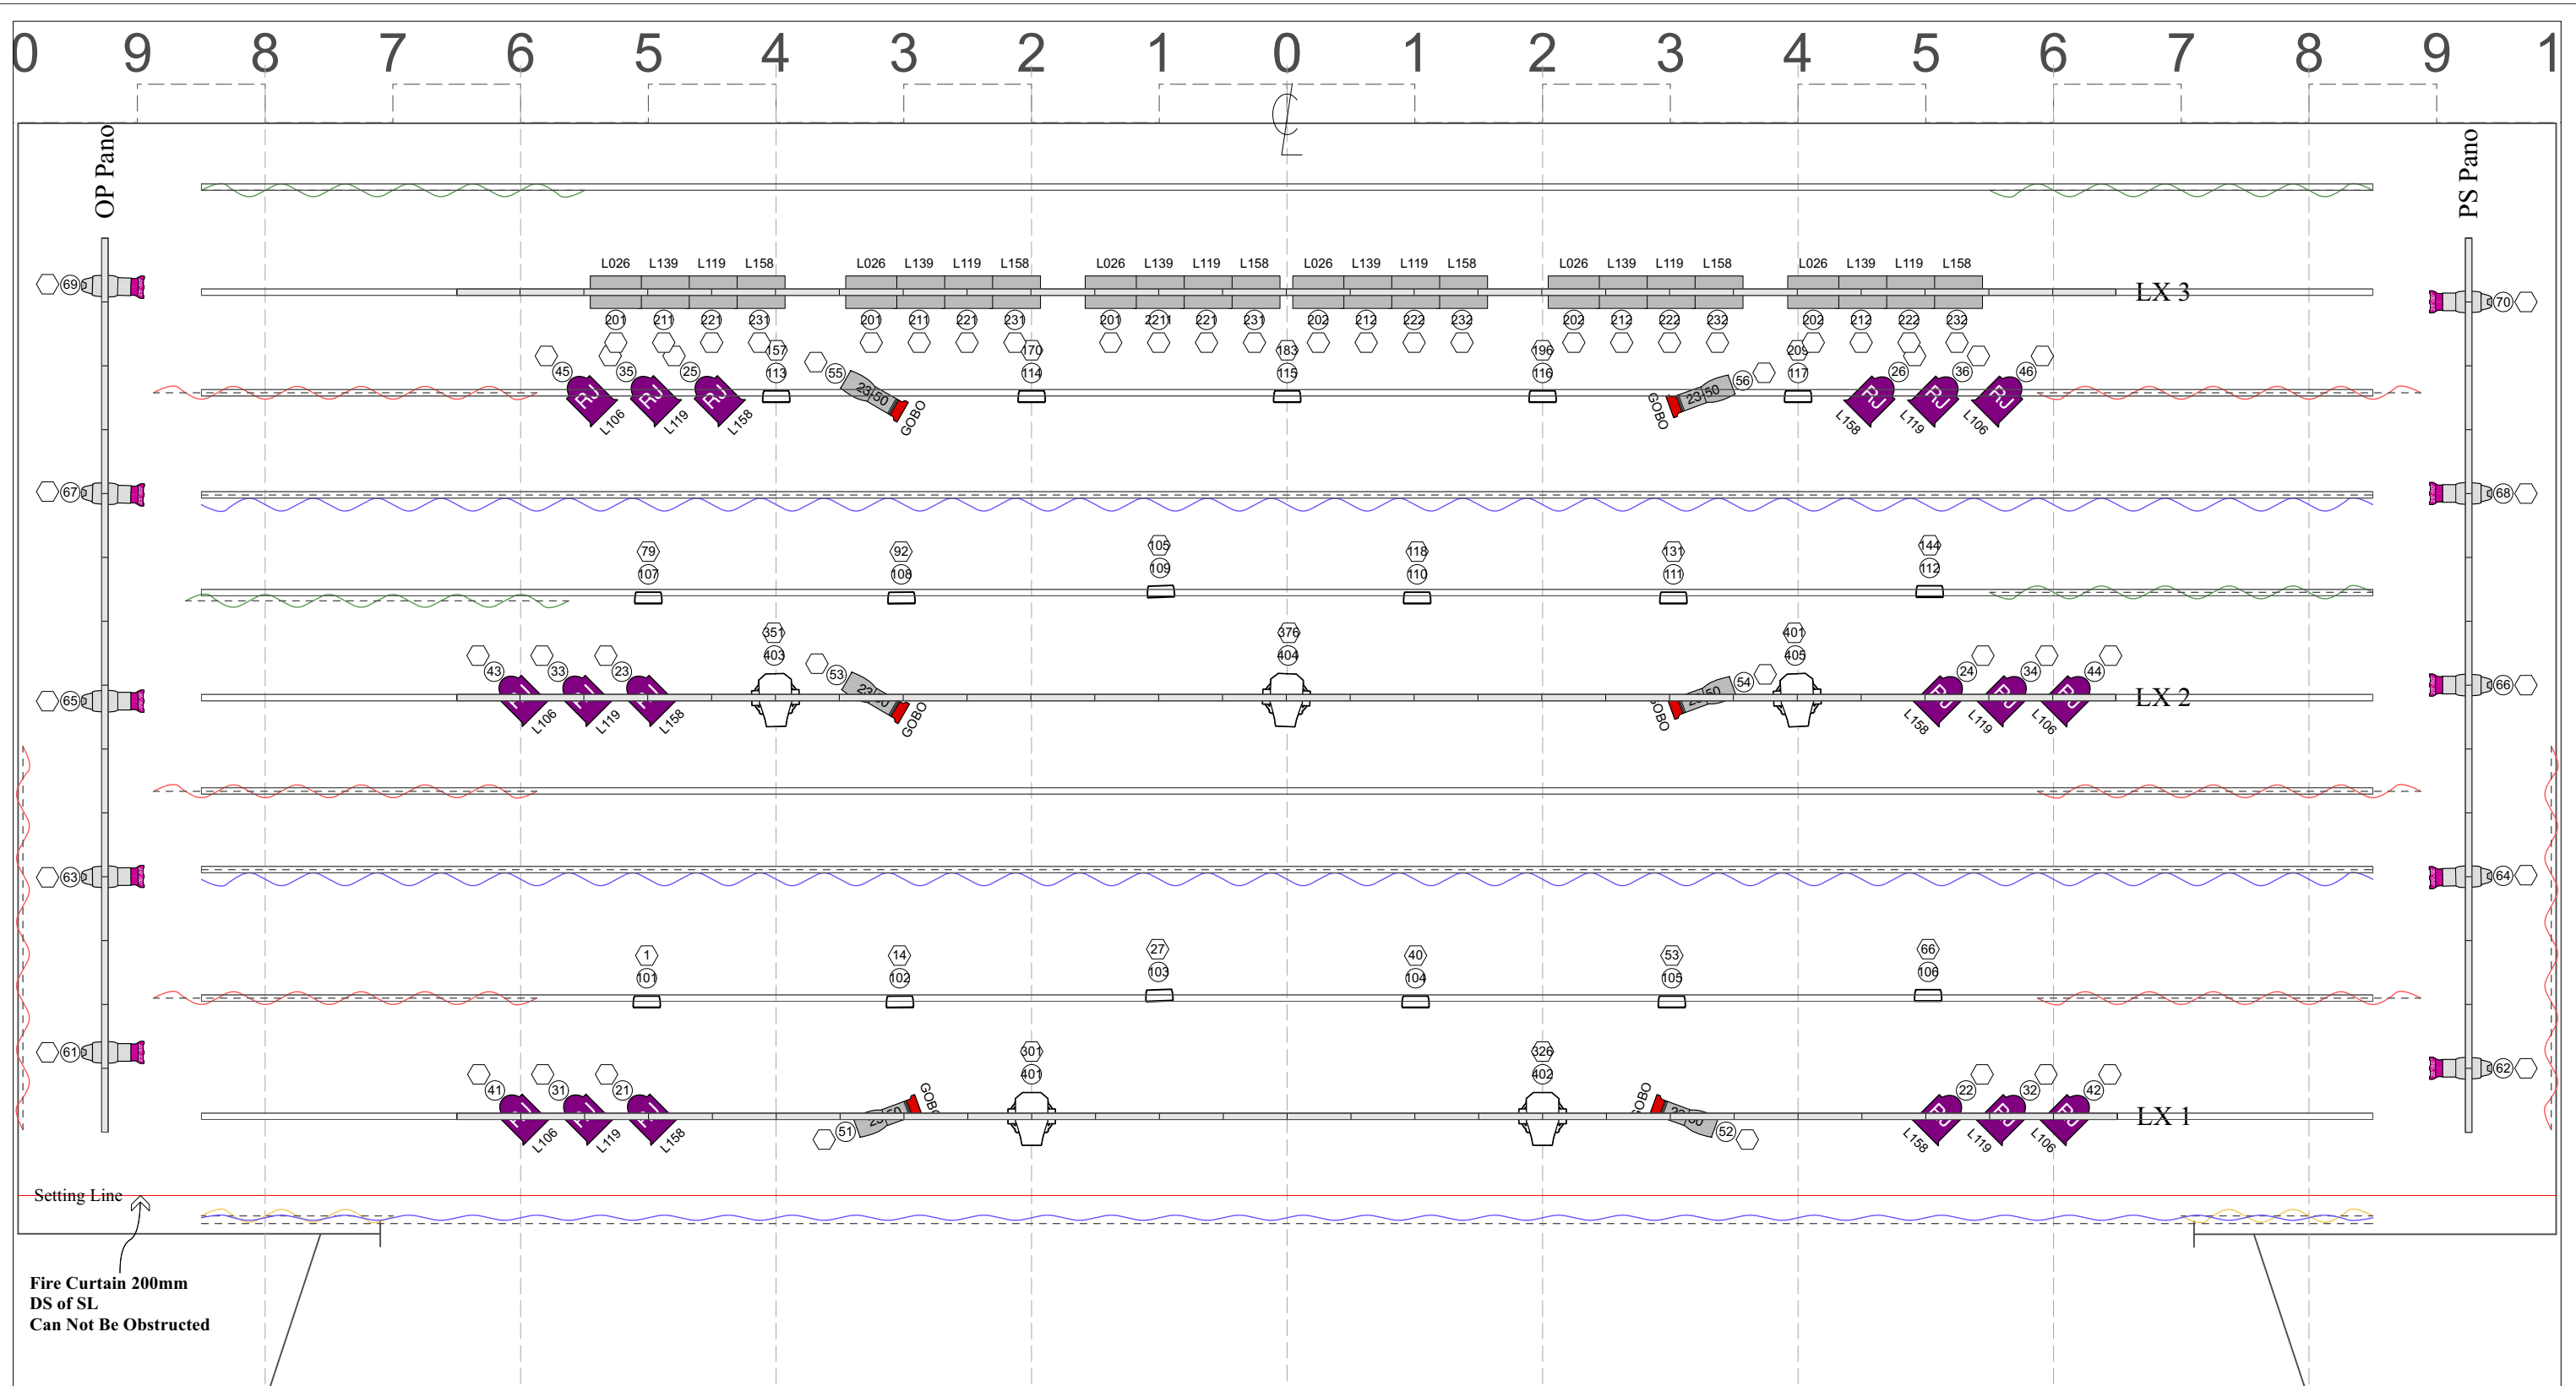

1 Full Theatre
Scale: 1:100

Company
Phone
Email

Show Name
1.0
Start Date

Sht-1
Full Theatre
Drawn By

2 FOH LX
Scale: 1:55

Company
Phone
Email

Show Name
1.0
Start Date

Sht-2
FOH LX
Drawn By

Color	PC	Rama PC	0	Hui cyc	24
Channel	RJ	Robert Juliat 306 HF Fresnel	18	650	Acclaim Fresnel 0
Dimmer		ETC S4 Jr Zoom	10	14/35	Selecon Pacific 14-35° 12
		RGBW Led Par Can	0	23/50	Selecon Pacific 23-50° 14

User Field 1
Channel
Dimmer

3 Stage LX
Scale: 1:50

Company Phone Email	Show Name 1.0 Start Date	Sht-3 Stage LX Drawn By
---------------------------	--------------------------------	-------------------------------

Color	PC	Rama PC	0	Hui cyc	24
User Field 1	RJ	Robert Juliat 306 HF Fresnel	18	Acclaim Fresnel	0
Channel		ETC S4 Jr Zoom	10	Selecon Pacific 14-35°	12
Dimmer		RGBW Led Par Can	0	Selecon Pacific 23-50°	14