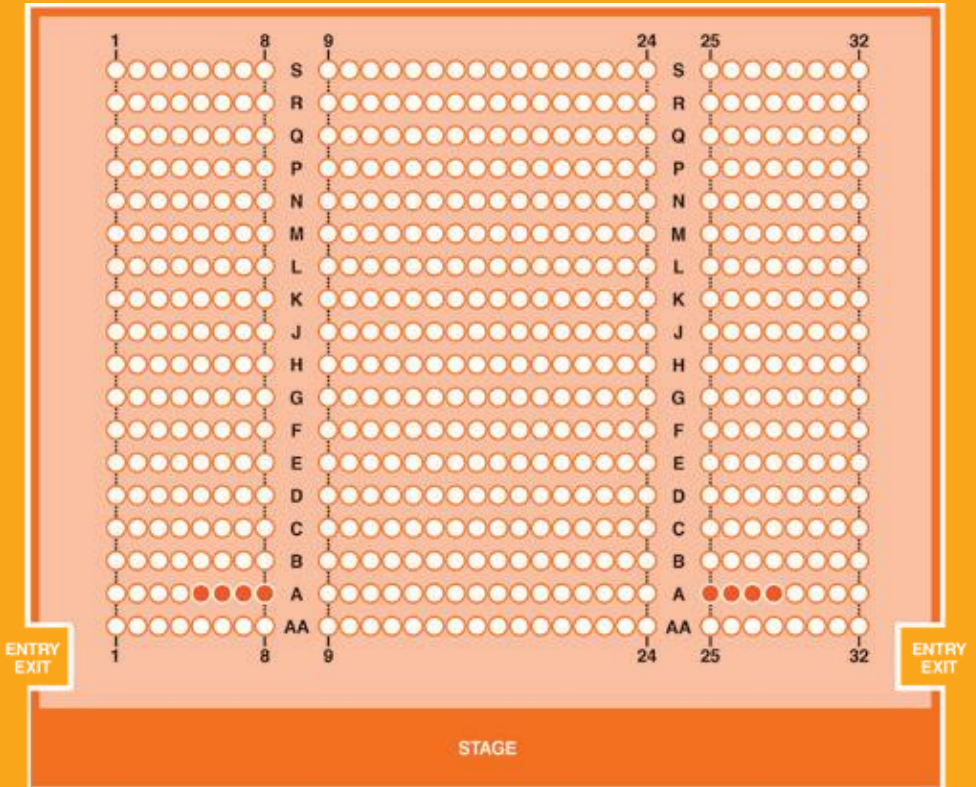

# The Q Seating Plan

In **The Q** there are no central aisles and **Row B** is the row with no steps for patrons with limited mobility. We have two wheelchair accessible seats in the theatre.

If you require these seats please call the Box Office on **02 6285 6290**.

# BICENTENNIAL HALL SEATING PLAN

The **Bicentennial Hall** has four wheelchair seats available in **Row A Seats A5-8** and **A25-28** and carers seating is available directly behind in **Row B Seats B5-8** and **B25-28**.