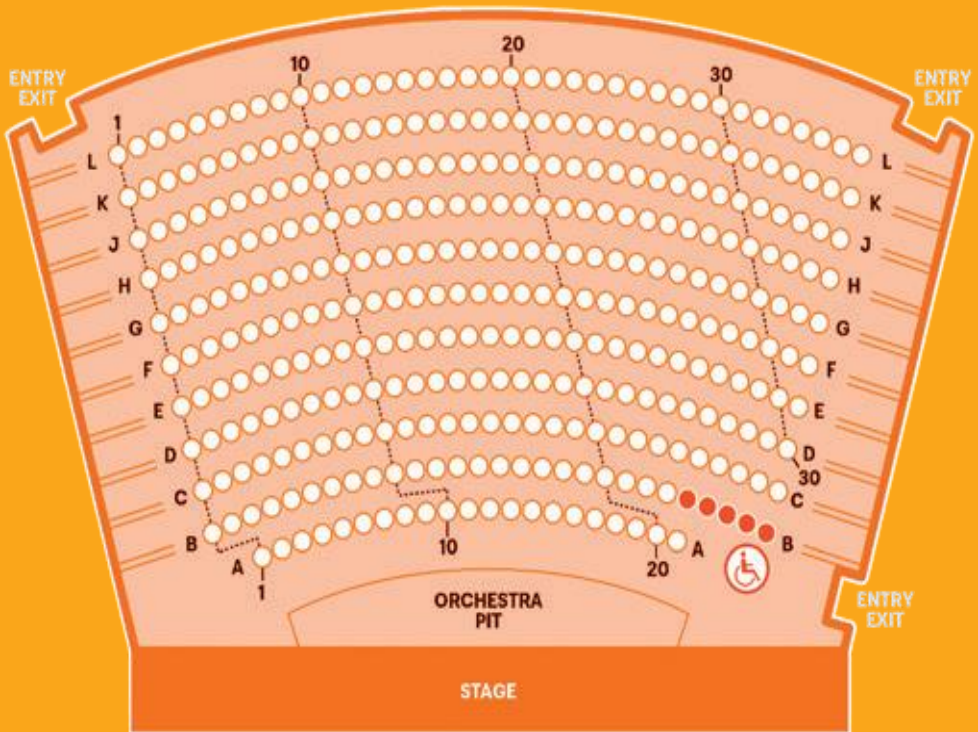

# The Q Seating Plan

In **The Q** there are no central aisles and **Row B** is the row with no steps for patrons with limited mobility. We have two wheelchair accessible seats in the theatre.

If you require these seats please call the Box Office on **02 6285 6290**.

# BICENTENNIAL HALL SEATING PLAN

The **Bicentennial Hall** has four wheelchair seats available in **Row A Seats A5-8** and **A25-28** and carers seating is available directly behind in **Row B Seats B5-8** and **B25-28**.