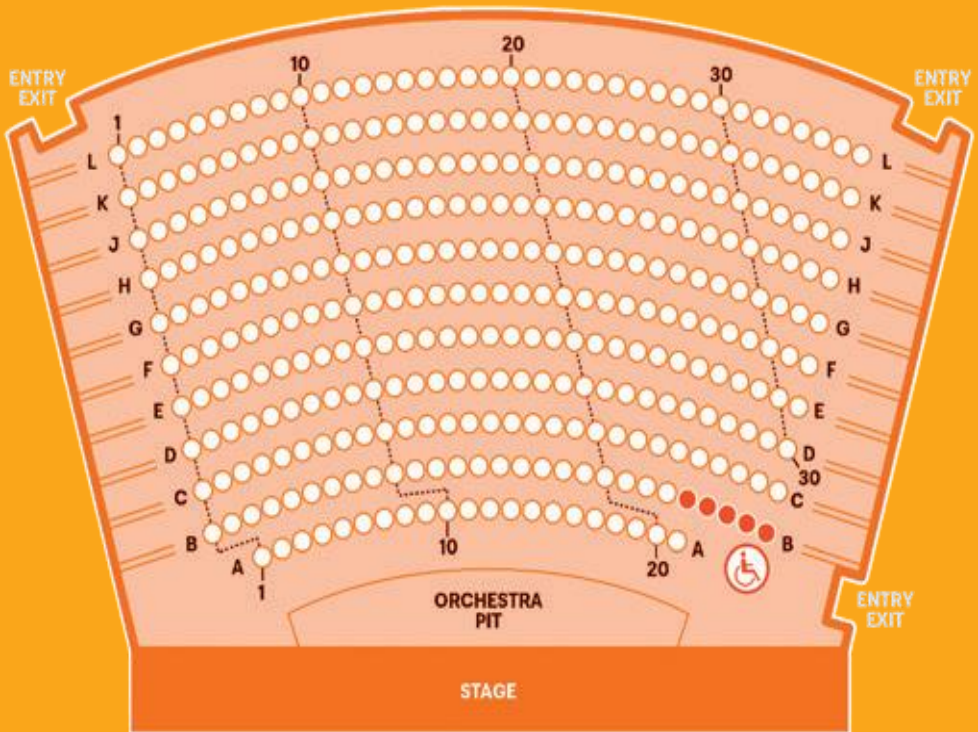

The Q Seating Plan

In **The Q** there are no central aisles and **Row B** is the row with no steps for patrons with limited mobility. We have two wheelchair accessible seats in the theatre.

If you require these seats please call the Box Office on **02 6285 6290**.